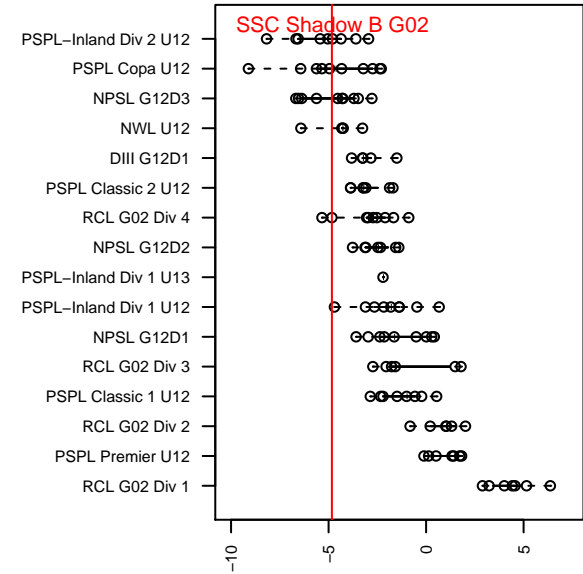

**attack and defense rating
relative to others at age
and all opponents in last 13 months**