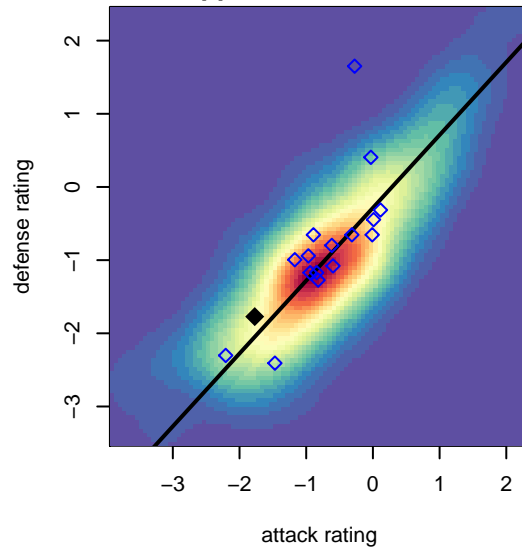

**attack and defense rating
relative to others at age
and all opponents in last 13 months**