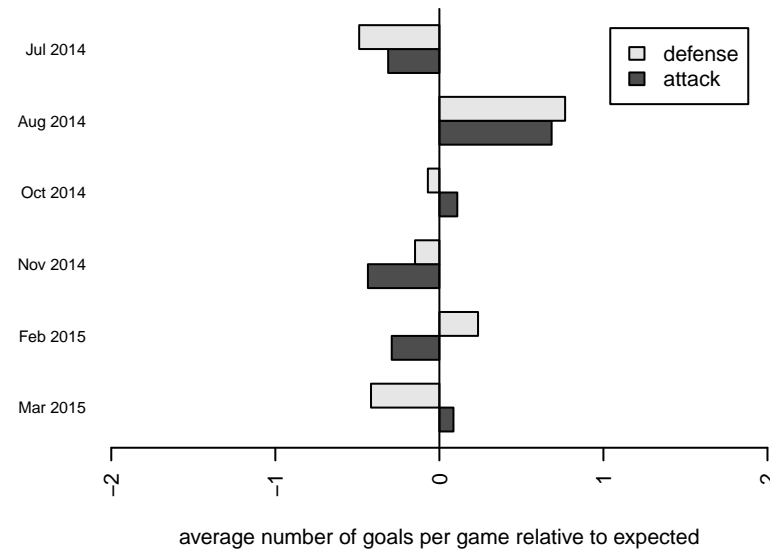

Performance relative to 13 month average