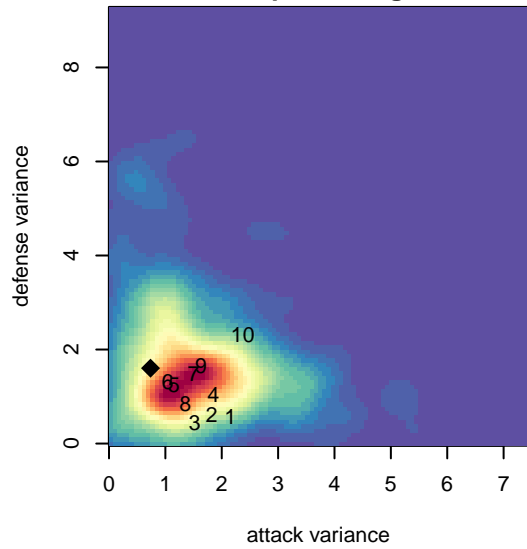

**attack and defense variance (black dot)
relative to other teams
and top 10 in region**