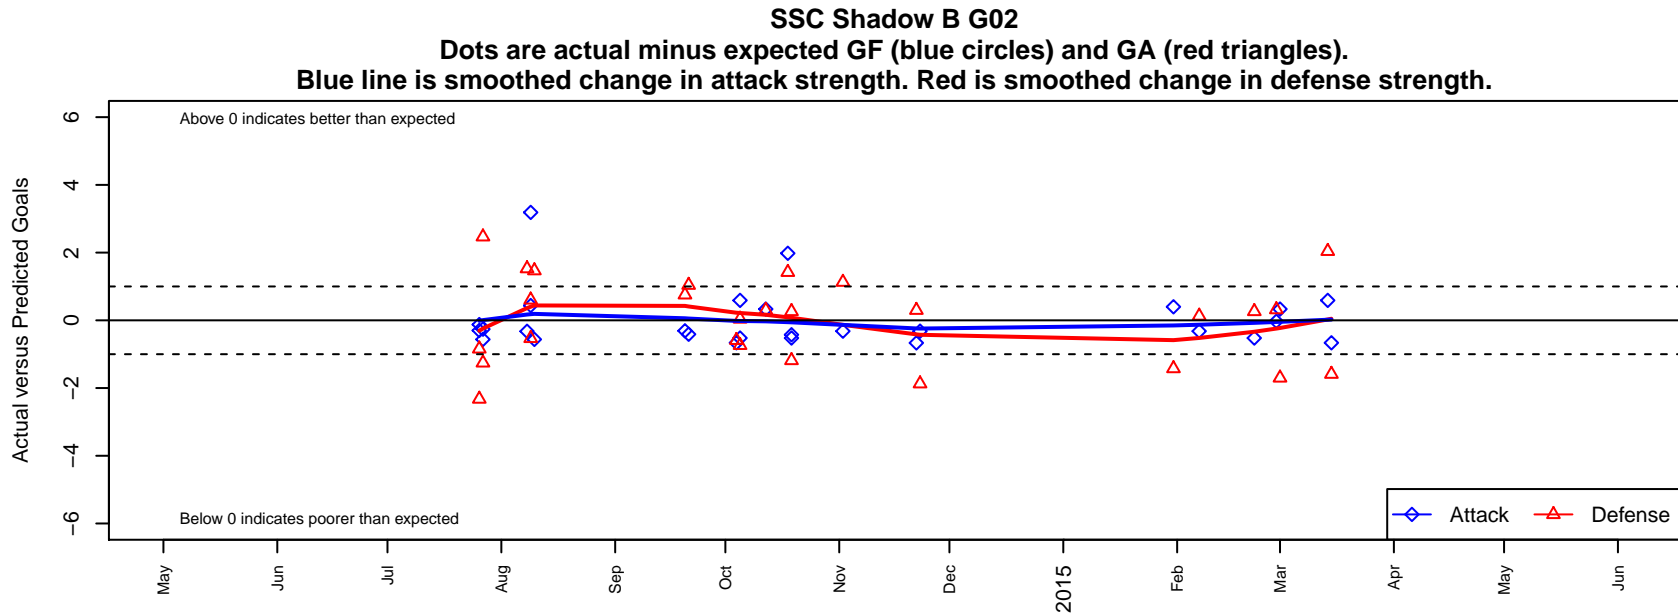

SSC Shadow B G02

Spokane SC Shadow
 Spokane, WA
 G02 total strength=292
 attack=0.17 defense=0.17
 fall league = RCL G02 Div 4
 spr league = Win RCL G02 Div 4
 notes= Brown 2014

alt names used:
 SSC SHADOW G-02 B (WA)
 SSC Shadow G02-B
 SSC SHADOW G-02 B (USA)
 SSC Shadow G02-B

Venues played:
 2014 River City Cup U-12 Gold U12
 2014 Les Schwab NW Cup U12 Silver U12
 2014 RCL G02 Div 4
 2014 Win RCL G02 Div 4

**attack and defense variance (black dot)
relative to other teams
and top 10 in region**