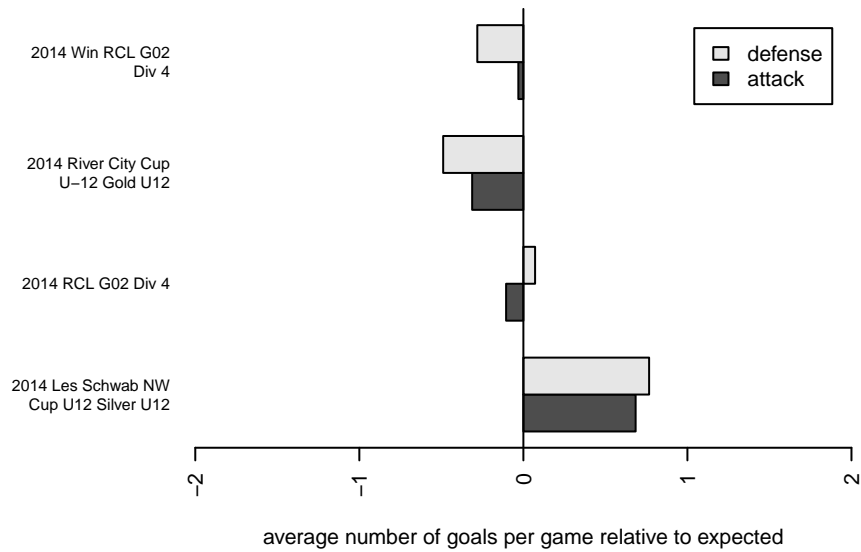

Performance relative to 13 month average